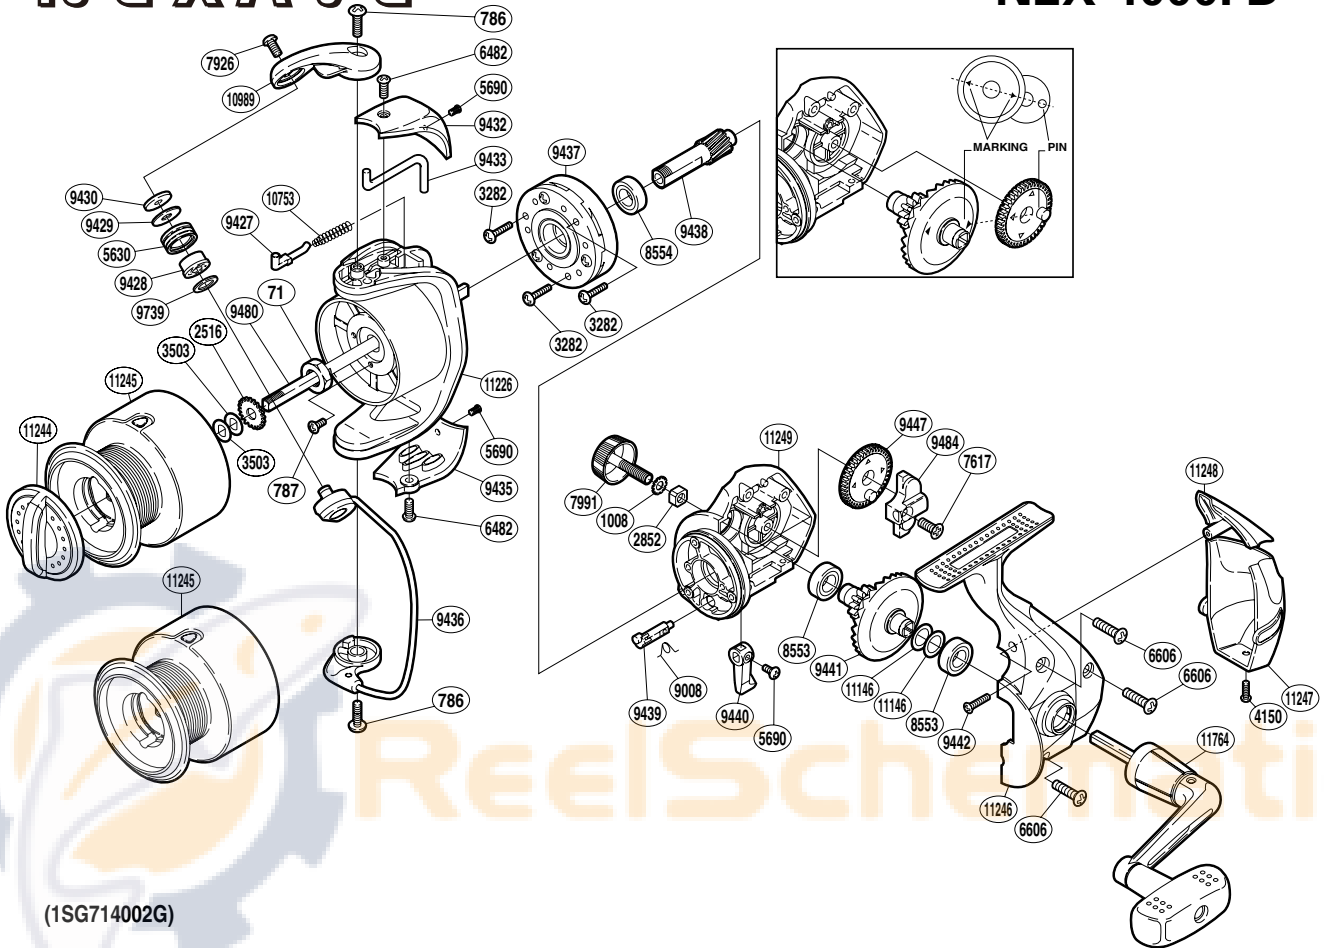

SHIMANO

NEXAVE

NEX-4000FB

(1SG714002G)

Part No.	Description	Part No.	Description	Part No.	Description
RD 0071	Rotor Nut	RD 8553	Ball Bearing	RD 9442	Screw
RD 0786	Screw	RD 8554	Ball Bearing	RD 9447	Oscillating Gear
RD 0787	Screw	RD 9008	Anti-Reverse Cam Spring	RD 9480	Main Shaft
RD 1008	Handle Lock Washer	RD 9427	Bail Spring Guide	RD 9484	Oscillating Slider
RD 2516	Spool Support	RD 9428	Line Roller Bushing	RD 9739	Bearing Spacer
RD 2852	Handle Screw Lock	RD 9429	Line Roller Spacer	RD10753	Bail Spring
RD 3282	Screw	RD 9430	Line Roller Washer	RD10989	Bail Arm
RD 3503	Spool Washer	RD 9432	Bail Spring Cover	RD11146	Washer
RD 4150	Screw	RD 9433	Bail Trip Lever	RD11226	Rotor
RD 5630	Line Roller	RD 9435	Bail Hold Support Guard	RD11244	Drag Knob
RD 5690	Screw	RD 9436	Bail Assembly	RD11245	Spool Assembly
RD 6482	Screw	RD 9437	Roller Clutch Assembly	RD11246	Side Cover
RD 6606	Screw	RD 9438	Pinion Gear	RD11247	Rear Protector B
RD 7617	Screw	RD 9439	Anti-Reverse Cam	RD11248	Rear Protector A
RD 7926	Screw	RD 9440	Anti-Reverse Lever	RD11249	Body
RD 7991	Handle Screw Cap	RD 9441	Drive Gear	RD11764	Handle Assembly

(190511)